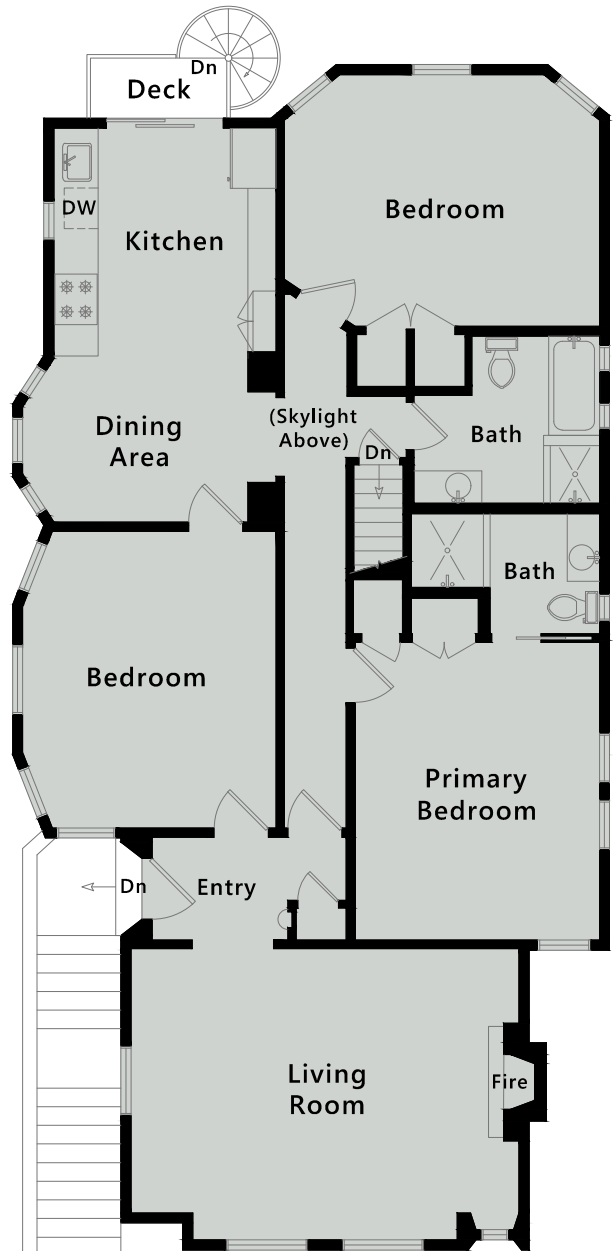

Note: Square footage data represents an estimate and has been derived simply for the marketing-style floor plans developed by Open House Drafting.

# 190 Taraval Street

San Francisco, CA

2,075 Sq Ft

Lower Level

605 Sq Ft

835 Sq Ft

Main Level

1,470 Sq Ft