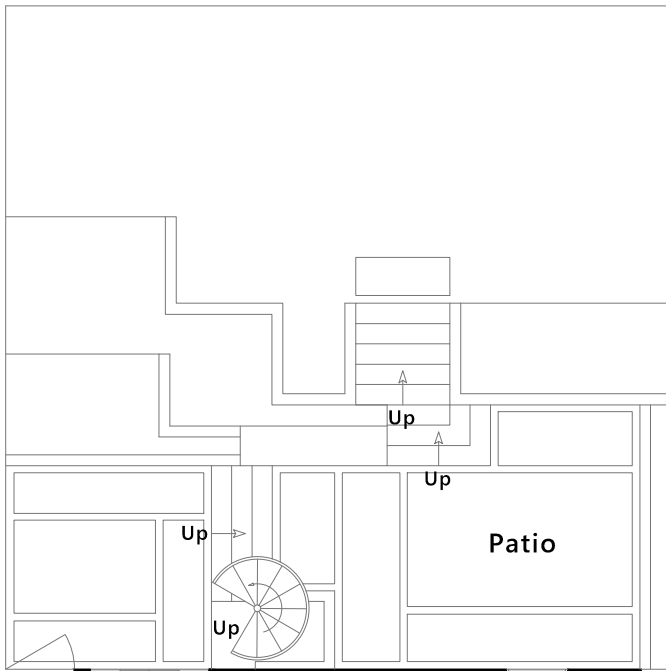

Note: Square footage data represents an estimate and has been derived simply for the marketing-style floor plans developed by Open House Drafting.

# 190 Taraval Street

San Francisco, CA

2,075 Sq Ft

Lower Level

605 Sq Ft

835 Sq Ft

Main Level

1,470 Sq Ft