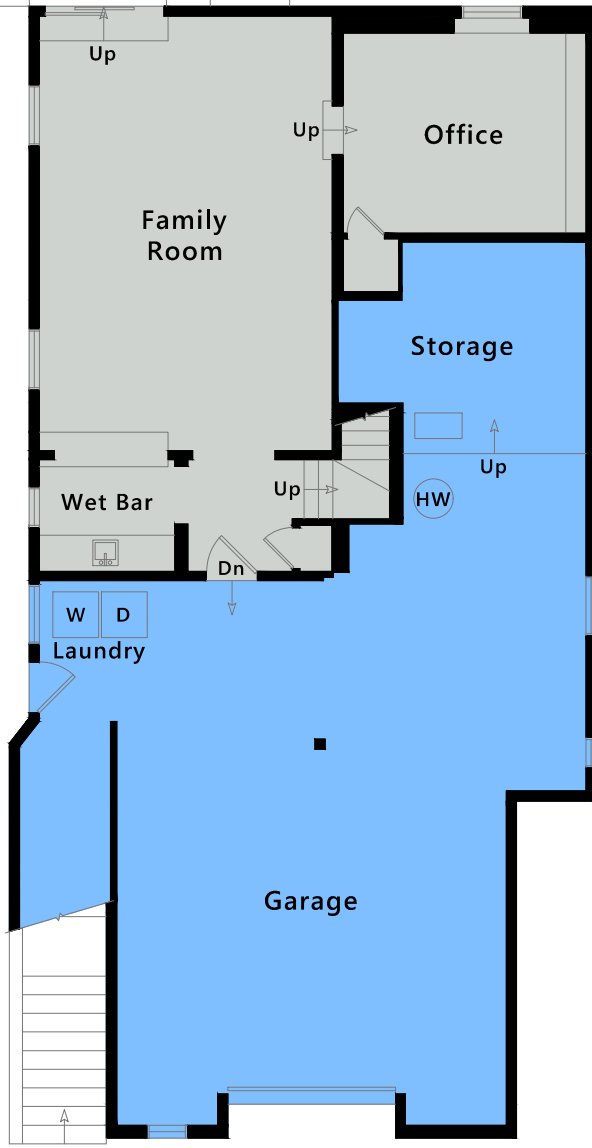

Note: Square footage data represents an estimate and has been derived simply for the marketing-style floor plans developed by Open House Drafting.

# 190 Taraval Street

San Francisco, CA

2,075 Sq Ft

Lower Level

605 Sq Ft

835 Sq Ft

Main Level

1,470 Sq Ft